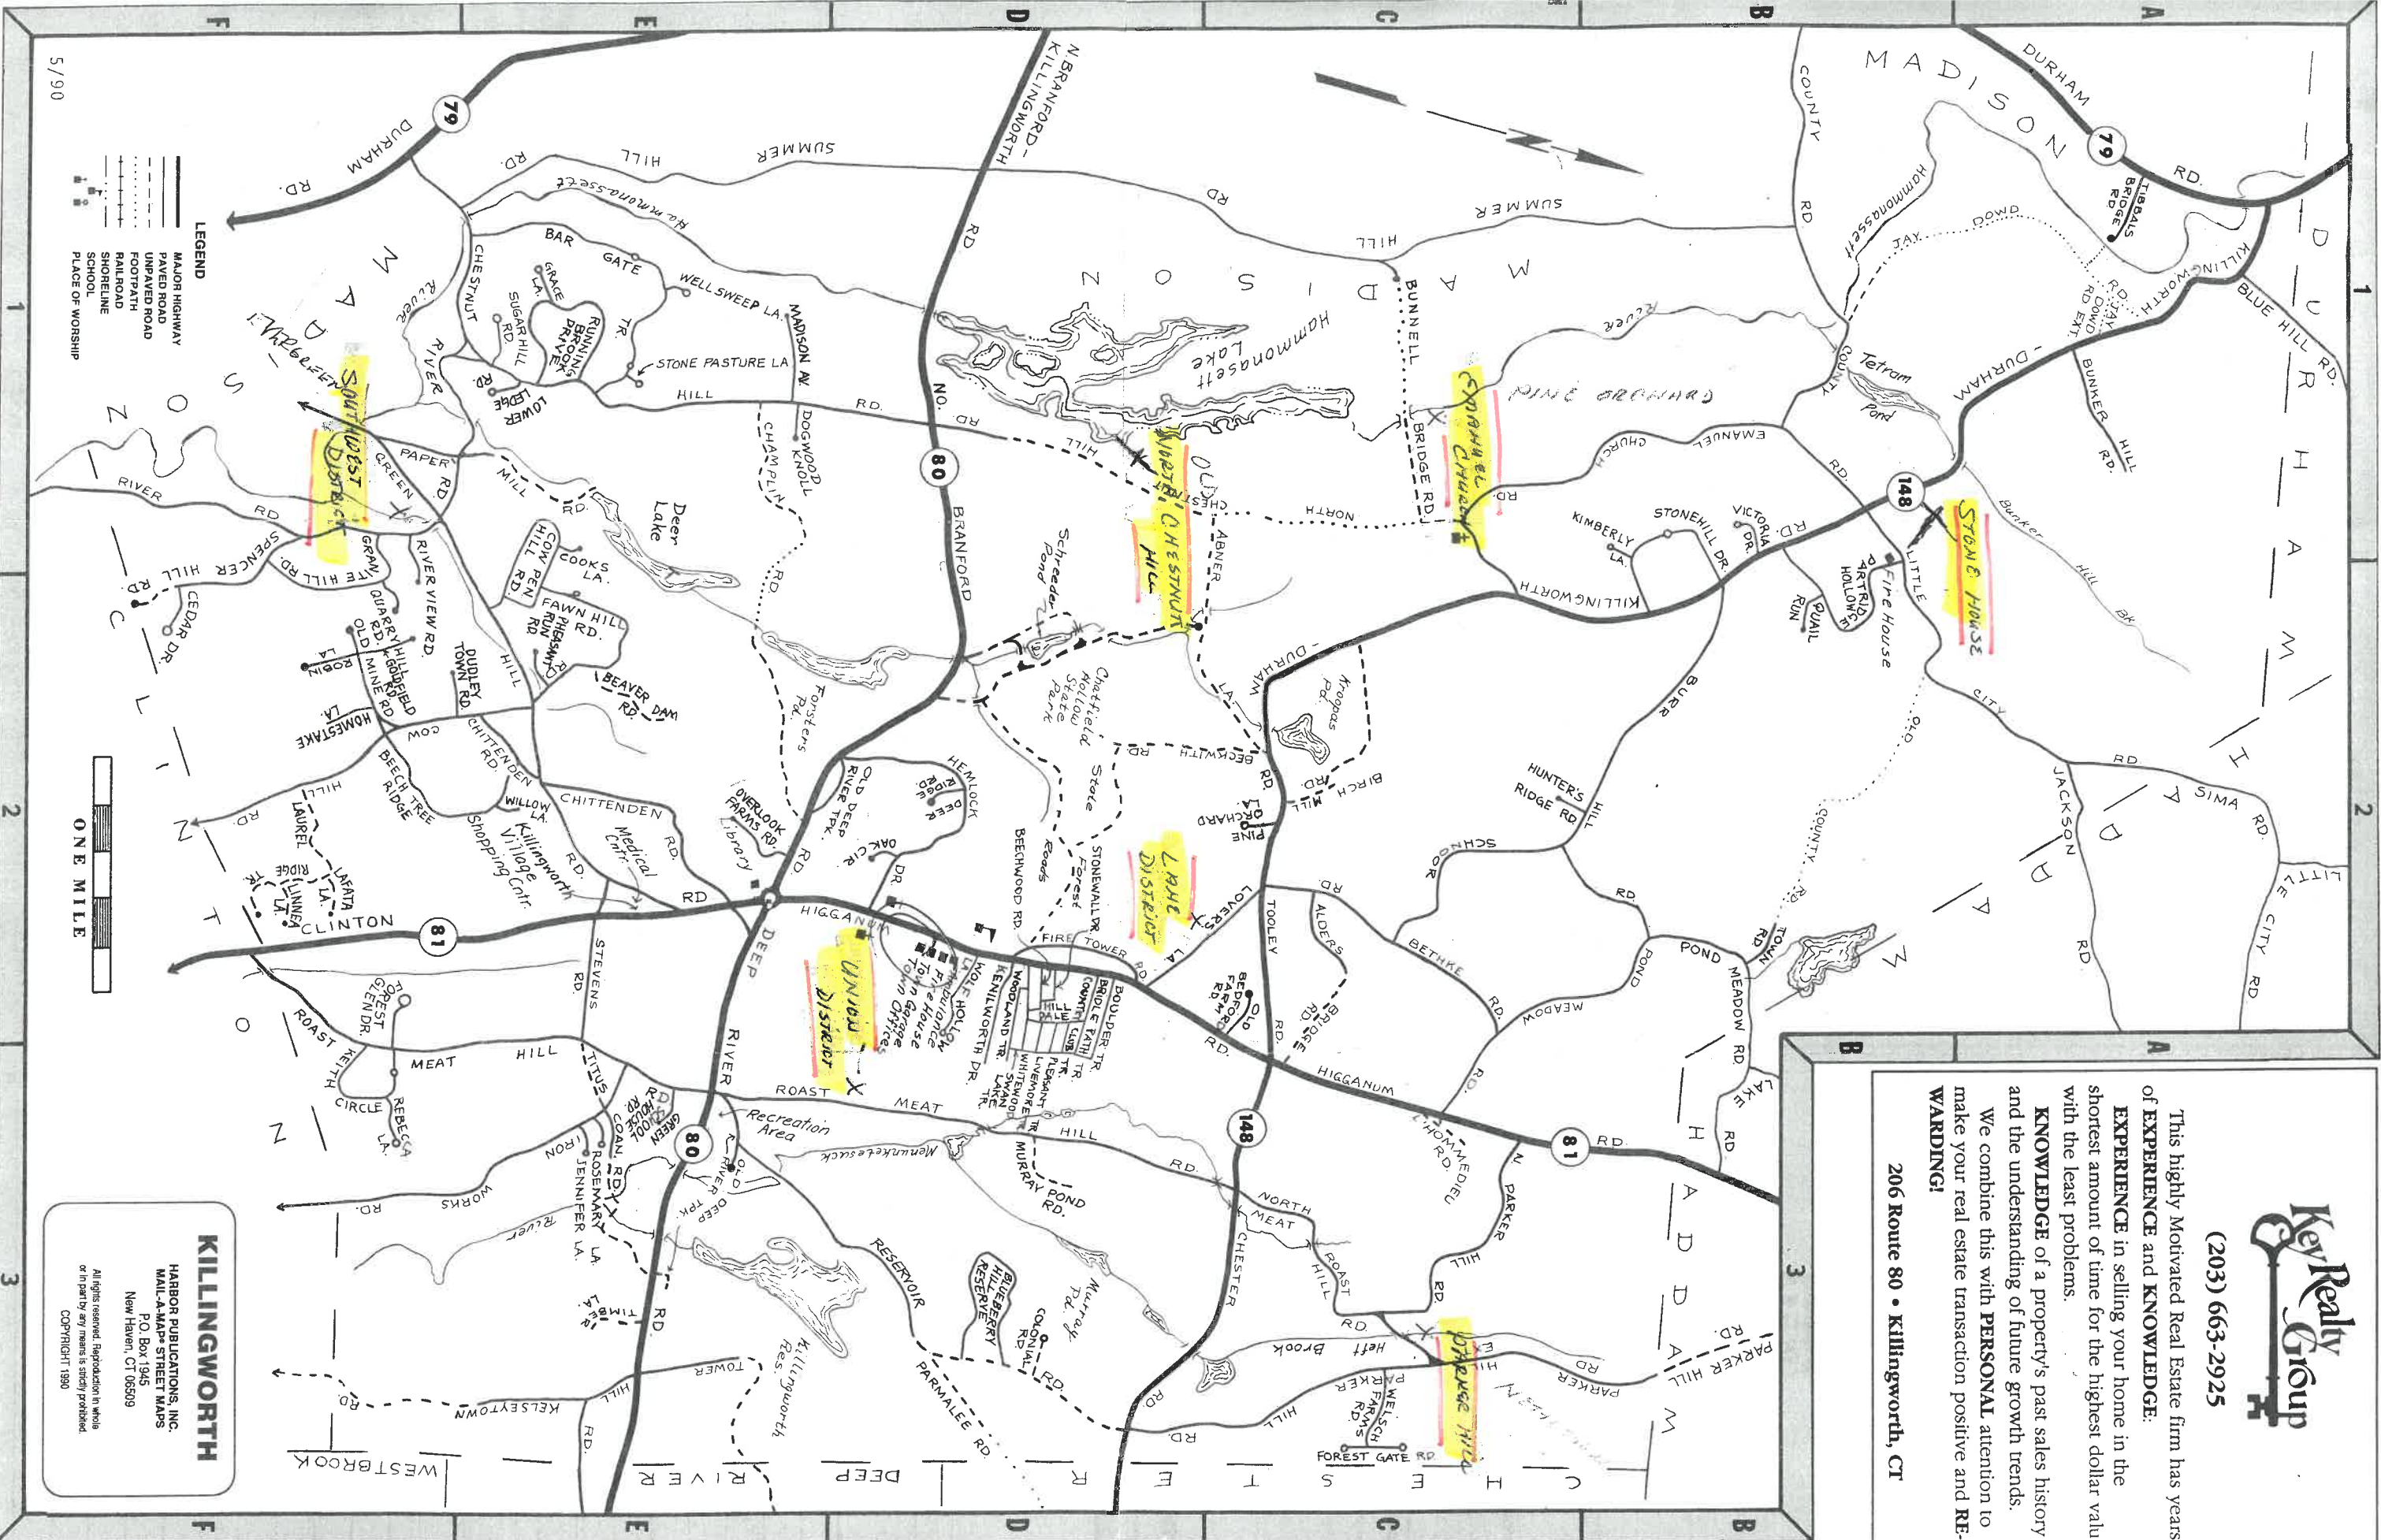

206 Route 80 • Killingworth, CT

**KILLINGWORTH**

HARBOR PUBLICATIONS, INC.  
MAIL-A-MAP STREET MAPS  
P.O. Box 1945  
New Haven, CT 06509

All rights reserved. Reproduction in whole or in part by any means is strictly prohibited.  
COPYRIGHT 1990

To Order Maps Call 773-3267

5/90